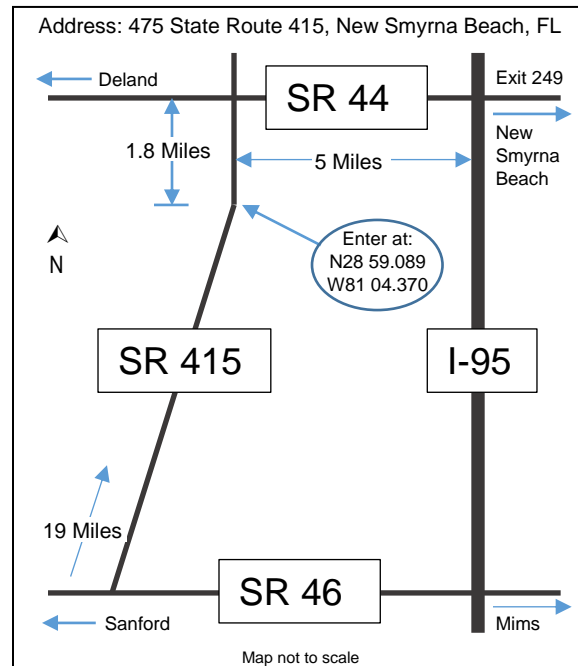

20 Acres of Primitive Camping.

Motels in New Smyrna Beach  
Edgewater, Deland & Port Orange  
All are approximately 20 miles from site.

For Info email all questions about this event to:  
[pumpkinrun@apolломotorcycleclub.com](mailto:pumpkinrun@apolломotorcycleclub.com)